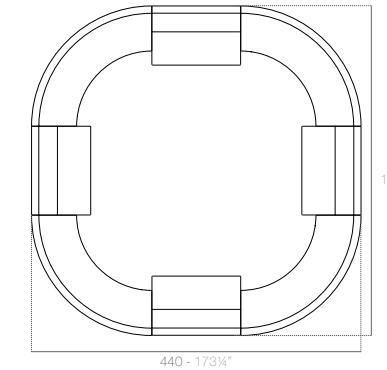

4 x 56023 120 Barra - 120 Counter
4 x 56002 Barra curva - Curved counter