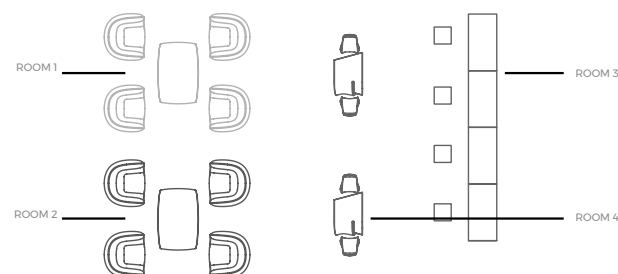

2* Example of DMX Wireless Home Customized Configuration

MAINTENANCE & SAFETY GENERAL

Our productions are manufactured according to ISO 9001:2008 quality and ISO 14001:2004 environmental quality, by using high quality materials we guarantee long life of our products.

In order to provide a durable and safe use to the product, please follow the following recommendations:

- All our products are suitable for indoor and outdoor use.
- Continuous exposure to the sun (especially with the dark colors) can cause burning injuries by direct contact with your skin. To avoid this, please check the temperature of the furniture in case of long-term exposure to the sun.
- Place the item on a flat surface to avoid uncontrolled movements.
- Keep the item far from excessive heat sources.
- The product is not a toy. To avoid accidents, do not to allow children to play with it.
- Keep furniture away dust to keep it clean, if cleaning is required we recommended the use of pressure washers, such as KARCHER'S and/or domestic degreasing cleaner periodically. Never use abrasive or corrosive products.
- To preserve the product, we recommend the usage of VONDOM cover for every item.
- In the case of lacquered products, we recommended car wax every 2 or 3 months, as it will avoid the appearance of possible scratches.
- Outdoor cushions are available only some models. We recommended you clean them periodically with a cloth and basic soap and water.
- Clean the stainless steel parts with appropriate products.
- When changing bulbs, please make sure the cord is not connected to the main power.
- If cords suffer any damage, they must be changed exclusively by the manufacturer or by a professional.
- If the RGBW LED stops working, please do not handle it. Contact the manufacturer or your distributor immediately.

CLEANING GENERAL

Vondom Outdoor Furniture cleans easily and stays impeccable.

Steps for clean outdoor furniture:

1. Spray the degreaser over the dirty surface.
  2. Rub it with a damp cloth.
  3. Rinse with abundant water with pressure washer.
2. Cautions! Don't use pressure washer for cushions and lacquered finish items.
4. Dry it outside and enjoy our products.

We hope you enjoy our products. If you need any further information, please contact our CUSTOMER SERVICE department by calling **+34 96 239 84 86** or sending us an e-mail to **info@vondom.com**.

Remote Control Instructions

- △ Repeat last order (Re-send order)
- ⏻ ON / OFF
- A/B/C Groups (A = Furniture and furnishings / B = Planters & Pots / C = Lamps) can be customized, 3 maximum items.
- ABC Controls all groups simultaneously
- Automatic color change
- Memory Button (for programming custom colors) (consult "advanced functions")
- Programmed colors
- ⊗ Warm White 2700K / Natural White 4000k / Cool White 6500k
- +/- More / less (speed or intensity)

- Remote Control Battery: CR2032
- RF Controller: 433 Mhz / 10-15 meters (30-45 feet) range
- IP20 / indoor use only.

KEY ICONS

- Please avoid direct exposure to sun and rain.
- Packaging information.
- Stackable.
- Stackable or collapsible.