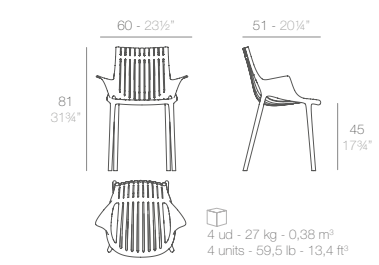

BROOKLYN chair.

Basic. Básico.	-	65037
REVOLUTION Recycled plastic from the Mediterranean*	-	65037VR
Lacquered. Lacado.	-	65037F
Cushion. Acolchado. (Draion)	-	65037DCO
Cushion. Acolchado. (Nautic)	-	65037CO
Cushion. Acolchado. (Silvertex, Crevin, Savane, Heritage)	-	65037CCO

Stackable Apilable 7 max.