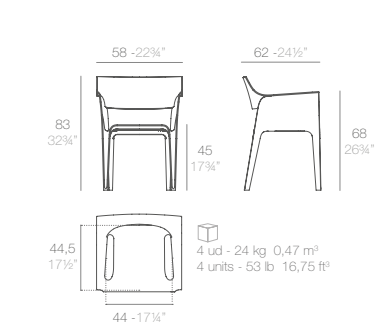

LOVE chair.

Basic. Básico.	-	65042
REVOLUTION Recycled plastic from the Mediterranean*	-	65042VR
Lacquered. Lacado.	-	65042F
Cushion. Acolchado. (Draion)	-	65042DCO
Cushion. Acolchado. (Nautic)	-	65042CO
Cushion. Acolchado. (Silvertex, Crevin, Savane, Heritage)	-	65042CCO

Stackable Apilable 5 max.