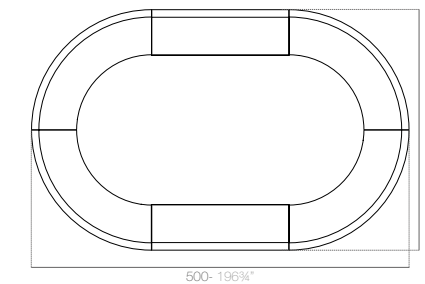

2 x 56001 180 Barra - 180 Counter
4 x 56002 Barra curva - Curved counter