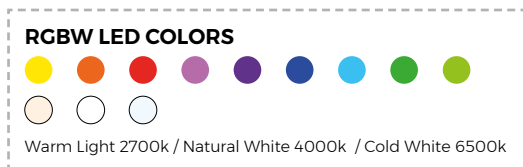

Unit with internal lighting with RGBW LED technology and remote control unit for switching colors. Available only in matte ice white finish. Remote control included.

RGBW LED DMX

Unit with internal lighting with RGBW LED technology and remote control unit for switching colors. Also controlled by DMX-1024 (wireless), enabling communication between one or more products simultaneously via the DMX transmitter (not included). There are two options to choose from: Professional XLR DMX and Home WIFI DMX.

Both options are available in various configurations:

1* DMX Wireless Standard Configuration.

2* DMX Wireless Customized Configuration.

WITH BATTERY

RGBW LED BATTERY

Unit with internal lighting with battery-powered RGBW LED technology. Includes charger and remote control for switching colors and charger. Available only in matte ice white finish.

RGBW LED DMX BATTERY

Unit with internal lighting with RGBW LED technology supplied by a battery (includes charger and remote control unit for switching colors). Also controlled by DMX-1024 (wireless), enabling communication between one or more products simultaneously via the DMX transmitter (not included). There are two options to choose from: Professional XLR DMX and Home WIFI DMX. (Remote control included).

Both options can have 2 different configurations:

1* DMX Wireless Standard Configuration.

2* DMX Wireless Customized Configuration.

Bluetooth Sound System ✨

Connect your smartphone or tablet via Bluetooth to the built in speakers.

- Sound systems 200W Dual component.

- Bluetooth Ready v.4.0.

- Input: AUX Jack 3,5 mm.

- USB Charger for portable gadget - Output 5V= 1500mA

Lightining

POWER SUPPLY

LED WHITE

- Simple color LEDs 4500 K

- 720 - 2800 LM Max. (Models subject to availability)

- 12 - 72 W Max. (Models subject o availability)

- Power supply: Mean Well / Class 2 / IN: 100-240V AC / 50-60Hz

- IEE: Class A

- IP65 / applicable for wet areas.

- Ta: 40°C

- 4-5 m. white cable Ho5RN-F 2G1 mm2 + Plug (EU - AUS - UK) ⚡ ⚡ ⚡

- 4-5 m. white cable SJTW - 2 x AWG18 + Plug (USA) ⚡ ⚡

- CE / RoHS / UL

NANO LED WHITE

- Simple color LEDs 4500 K

- 40 LM

- 14 W Max.

- Wall Power supply: IN: 100-240V AC / 50-60Hz

- IEE: Class A

- IP20 / indoor use only

- Ta: 35°C

- 2 Meters transparent cable with hand switch + EU Plug ⚡

- CE / RoHS

RGBW LED

- Multicolor LEDs RGBW

- Controller RF433 Mhz / 10-15 meters range

- 450 - 1100 LM Max. (Models subject to availability)

- 16 - 72 W Max. (Models subject to availability)

- Power supply: Mean Well / Class 2 / IN: 100-240V AC / 50-60Hz

- IEE: Class A

- IP65 / applicable for wet areas.

- Ta: 40°C

- 4-5 m. white cable Ho5RN-F 2G1 mm2 + Plug (EU - AUS - UK) ⚡ ⚡ ⚡

- 4-5 m. white cable SJTW - 2 x AWG18 + Plug (USA) ⚡ ⚡

- CE / RoHS / UL

RGBW LED DMX

- Multicolor LEDs RGBW

- Controller RF433 Mhz / 10-15 meters range

- DMX 1024 decoder / 2.4Ghz wireless signal/ compatible with IOS or Android & Professional Installations.

- DMX 1024 decoder / 2.4 Ghz wireless signal.

- Home WiFi DMX wireless controller, compatible with IOS and Android (not included)

- Professional DMX wireless controller, connector XLR (not included)

- 450 - 1100 LM Max. (Models subject to availability)

- 12 - 72 W Max. (Models subject to availability)

- Power supply: Mean Well / Class 2 / IN: 100-240V AC / 50-60Hz

- IEE: Class A

- IP65 / applicable for wet areas.

- Ta: 40°C

- 4-5 m. white cable Ho5RN-F 2G1 mm2 + Plug (EU - AUS - UK) ⚡ ⚡ ⚡

- 4-5 m. white cable SJTW - 2 x AWG18 + Plug (USA) ⚡ ⚡

- CE / RoHS / UL

BATTERY

BATTERY RGBW LED

- Multicolor LEDs RGBW

- Controller RF433 Mhz / 10-15 meters range

- 450 - 1100 LM Max. (depending on the model)

- 12 - 72 W Max. (depending on the model)

- Li-ion Battery 5.2.19 Ah (depending on the model) 12V / 6-8 h autonomy / Load 5h - 500 cycles

- Charger: 1.5A - 4A (depending on the model) IN: 100-240V AC / 50-60Hz

- IEE: Class A / CE / RoHS / IP65 (Suitable for wet areas)

- Ta: 40°C

BATTERY RGBW LED DMX

- Multicolor LEDs RGBW

- Controller RF433 Mhz / 10-15 meters range

- DMX 1024 decoder / 2.4 Ghz wireless signal.

- Home WiFi DMX wireless controller, compatible with IOS and Android (not included)

- Professional DMX wireless controller, connector XLR (not included)

- Li-ion Battery 5.2 - 19 Ah (depending on the model) 12V / 6-8 h autonomy / Load 5h - 500 cycles

- Charger: 1.5A - 4A (depending on the model) IN: 100-240V AC / 50-60Hz

- 1100 LM Max. (Models subject to availability)

- 12 - 72 W Max. (Models subject to availability)

- IEE: Class A / CE / RoHS / IP65 (Suitable for wet areas)

- Ta: 40°C