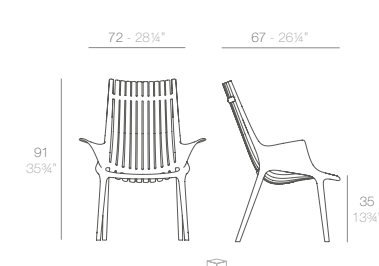

LA PEDRERA armchair.

Basic. Básico.	-	65004
REVOLUTION Recycled plastic from the Mediterranean*	-	65004VR
Lacquered. Lacado.	-	65004F
Cushion. Acolchado. (Draion)	-	65004DCO
Cushion. Acolchado. (Nautic)	-	65004CO
Cushion. Acolchado. (Silvertex, Crevin, Savane, Heritage)	-	65004CCO

Stackable Apilable 4 max.