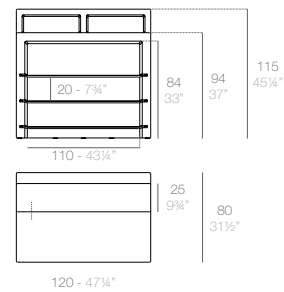

COUNTERS & BARS BARRAS

FIESTA

Básico / Basic	Lacado / Lacquered	LED Blanco / White	LED RGBW Cable / Cable	Batería / Battery	LED RGBW DMX* Cable / Cable	Batería / Battery

FIESTA 120cm counter with working area.