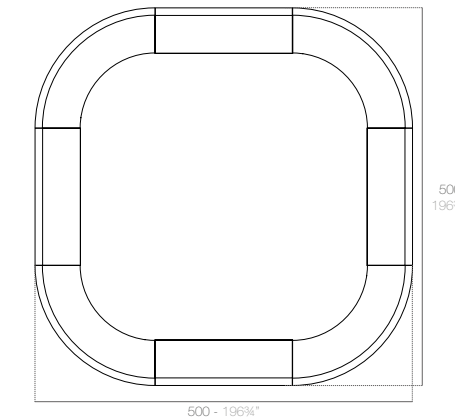

4 x 56001 180 Barra - 180 Counter
4 x 56002 Barra curva - Curved counter