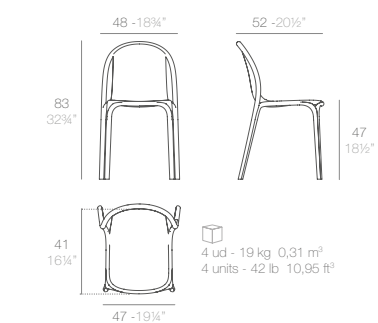

IBIZA chair with arms

Basic. Básico.	-	65044
REVOLUTION Recycled plastic from the Mediterranean*	-	65044VR
Cushion. Acolchado. (Draion)	-	65044DCO
Cushion. Acolchado. (Nautic)	-	65044CO
Cushion. Acolchado. (Silvertex, Crevin, Savane, Heritage)	-	65044CCO

Stackable Apilable 8 max.