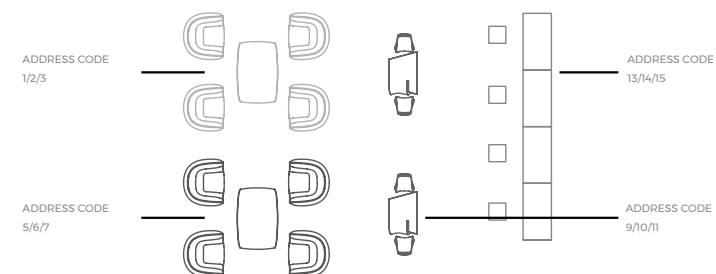

2* Example of DMX Wireless Professional Customized Configuration