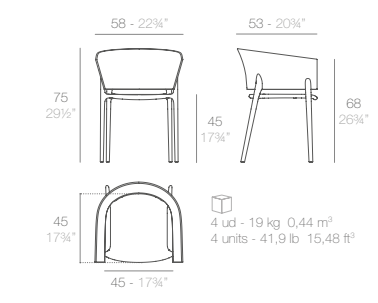

IBIZA chair

Basic. Básico.	-	65040
REVOLUTION Recycled plastic from the Mediterranean*	-	65040VR
Cushion. Acolchado. (Draion)	-	65040DCO
Cushion. Acolchado. (Nautic)	-	65040CO
Cushion. Acolchado. (Silvertex, Crevin, Savane, Heritage)	-	65040CCO

Stackable Apilable 8 max.