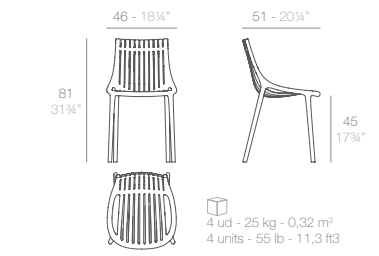

AFRICA chair.

Basic. Básico.	-	65036
REVOLUTION Recycled plastic from the Mediterranean*	-	65036VR
Lacquered. Lacado.	-	65036F
Cushion. Acolchado. (Draion)	-	65036DCO
Cushion. Acolchado. (Nautic)	-	65036CO
Cushion. Acolchado. (Silvertex, Crevin, Savane, Heritage)	-	65036CCO

Stackable Apilable 7 max.