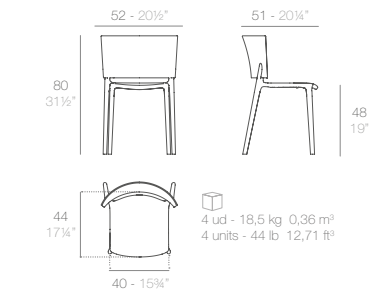

IBIZA armchair

Basic. Básico.	-	65041
REVOLUTION Recycled plastic from the Mediterranean*	-	65041VR
Cushion. Acolchado. (Draion)	-	65041DCO
Cushion. Acolchado. (Nautic)	-	65041CO
Cushion. Acolchado. (Silvertex, Crevin, Savane, Heritage)	-	65041CCO

Stackable Apilable 6 max.