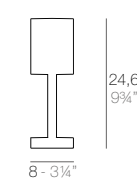

- Europe plug
- USA plug

54253WY	-	-
54291WY	-	-

GATSBY PRISMA. table lamp.

- Europe plug
- USA plug

54252WY	54252Y	54252DY
54290WY	54290Y	54290DY

- Europe plug
- USA plug

54252WY	-	-
54290WY	-	-

The Table Lamps are preset with a DMX address. (Channels 13 / 14 / 15 / 16)
If you want to create zones and control them separately you must communicate this before confirming the order.
DMX Transmitter Required (not included).