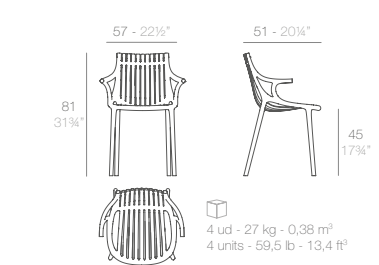

BROOKLYN chair with arms.

Basic. Básico.	-	65038
REVOLUTION Recycled plastic from the Mediterranean*	-	65038VR
Lacquered. Lacado.	-	65038F
Cushion. Acolchado. (Draion)	-	65038DCO
Cushion. Acolchado. (Nautic)	-	65038CO
Cushion. Acolchado. (Silvertex, Crevin, Savane, Heritage)	-	65038CCO

Stackable Apilable 7 max.