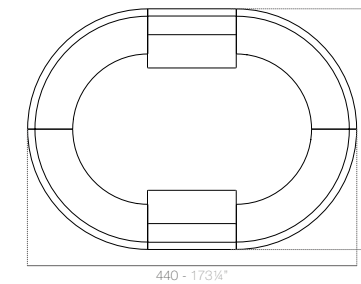

2 x 56023 120 Barra - 120 Counter
4 x 56002 Barra curva - Curved counter