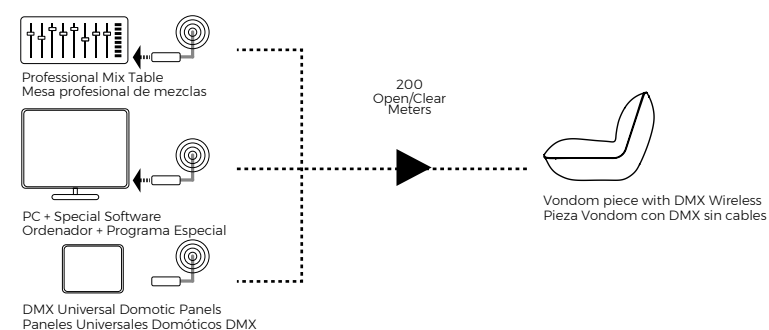

DMX Wireless

DMX 512 (Digital Multiplex) is a mechanism used for the electronic control of entertainment lighting, enabling communication between the control-table, our own lights and light sources. You can create customized and special environments. This allowed to control every Vondom product independently or in groups.

There are 2 different DMX Wireless, depending on our customer needs:

DMX WIRELESS PROFESSIONAL XLR PACK

Vondom DMX Wireless Professional XLR you can control all LED RGBW VONDOM pieces from your Mix Tables, PC+software, Domotic panels, etc.

1* DMX Wireless Standard Configuration

Preset three separate Family products: POTS, LAMPS & FURNITURE.

2* DMX Wireless Customized Configuration

You can send us your customized special environment that you want to control independently and we will set it up.