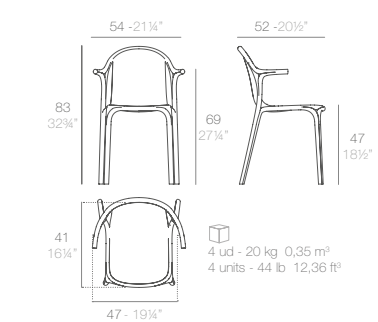

IBIZA lounge chair

Basic. Básico.	-	65039
REVOLUTION Recycled plastic from the Mediterranean*	-	65039VR
Cushion. Acolchado. (Draion)	-	65039DCO
Cushion. Acolchado. (Nautic)	-	65039CO
Cushion. Acolchado. (Silvertex, Crevin, Savane, Heritage)	-	65039CCO

Stackable Apilable 4 max.